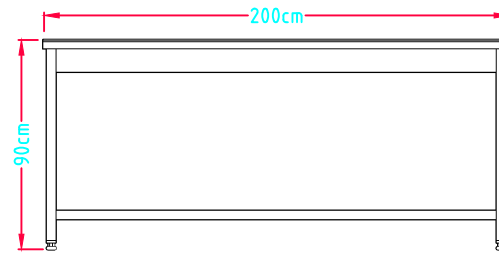

ISOMETRIC

PLAN

ELEVATION

- S.STEEL MARBLE TOP TABLE WITHOUT BACK SPLASH
- Material AISI 304 GRADE, NO 4 FINISH S.STEEL SHEET
- MARBLE TOP 2 CM THICKNESS
- NO.1 UNDER SHELF 1 MM THICKNESS
- S.STEEL 40X40MM TUBE LEGS WITH ADJUSTABLE FEET
- SIZE: 200X70X90 CM (L X W X H)
- BRAND ALPHA KITCHEN MADE IN UAE

info@alpha-kitchen.com
P.O.BOX: 82991 SHJ UAE
Factory: Amman Street - Industrial Area 2 - Ajman

CLIENT:

PROJECT:

TITLE:

MARBLE TOP TABLE

SCALE: 1:25@A4	DRAWN BY: BILAL	CHECKED BY: xxx
DATE: 26-06-24	SALES MAN xxx	DWG NO: PW 335509
DWG FILE: D:/ 2024/MR/MAHM		